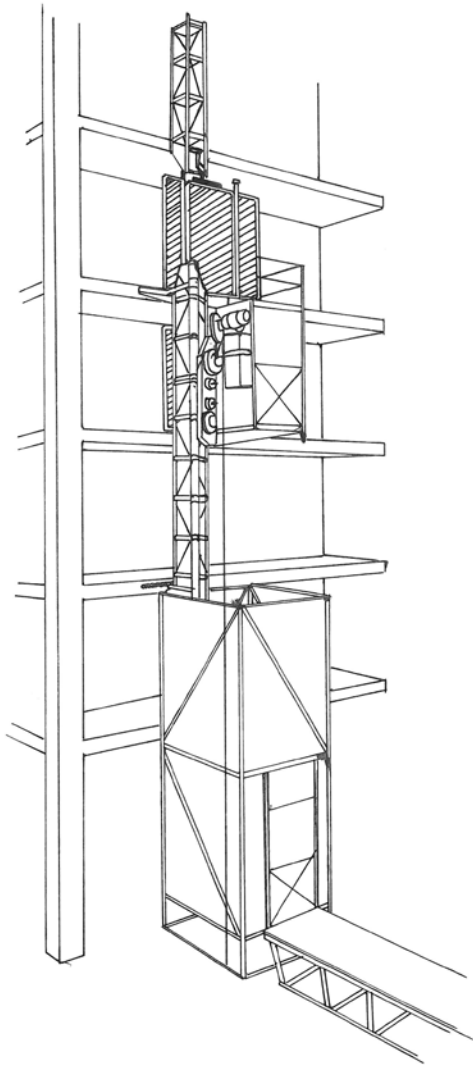

Personnel and Materials Hoist – HP

A materials or personnel hoist is a cantilevered hoist, a tower hoist or several winches configured to operate as a hoist and is intended to carry goods, materials or people.

It excludes a mast climber, building maintenance unit, suspending scaffold, jump form or slip form.

This licence encompasses the requires for the material hoist (cantilever platform operation licence).