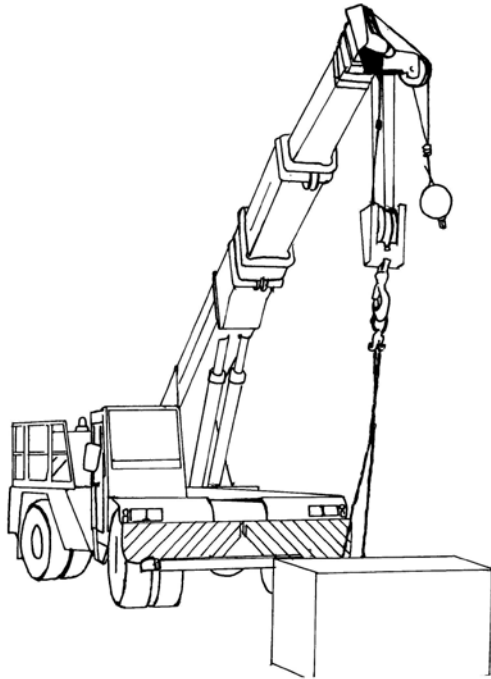

## Non-Slewing Mobile Crane – CN

*Non-slewing mobile crane (includes lattice and hydraulic boom types)*

The scope for this licence is for the operation of a non-slewing mobile crane with a capacity greater than 3 tonnes.

A non-slewing mobile crane is a powered mobile crane that incorporates a boom or jib which does not slew and includes an articulated mobile crane or a locomotive crane but excludes a crane engaged in vehicle tow truck operation.