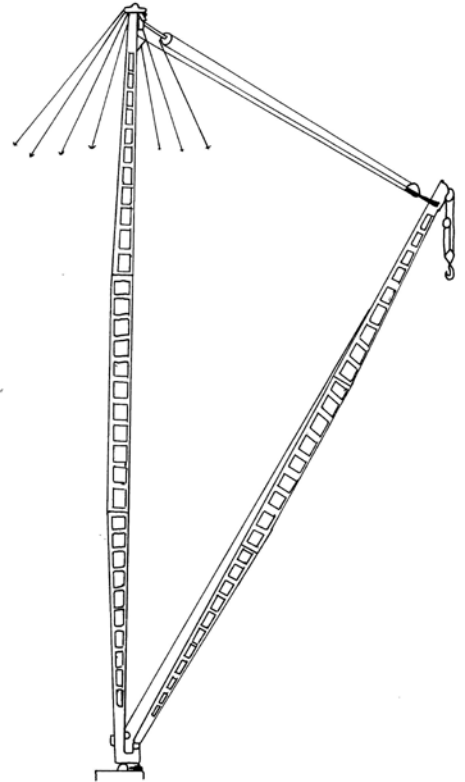

Derrick Crane – CD

Derrick crane (stiff-leg derrick)

Derrick crane (guyed derrick)

The scope for this licence class covers the operation of all derrick cranes.

A derrick crane means a slewing strut-boom crane with its boom pivoted at the base of a mast which is either guyed (guy-derrick) or held by backstays (stiff-leg derrick) and which is capable of luffing under load.