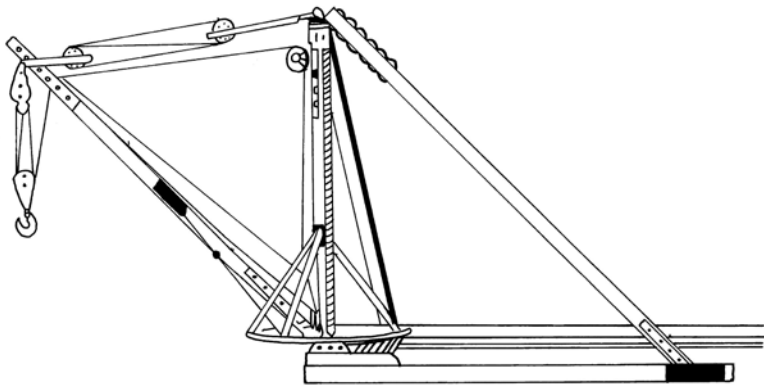

Derrick Crane – CD

Derrick crane (stiff-leg derrick)

Derrick crane (guyed derrick)

The scope for this licence class covers the operation of all derrick cranes.

A derrick crane means a slewing strut-boom crane with its boom pivoted at the base of a mast which is either guyed (guy-derrick) or held by backstays (stiff-leg derrick) and which is capable of luffing under load.